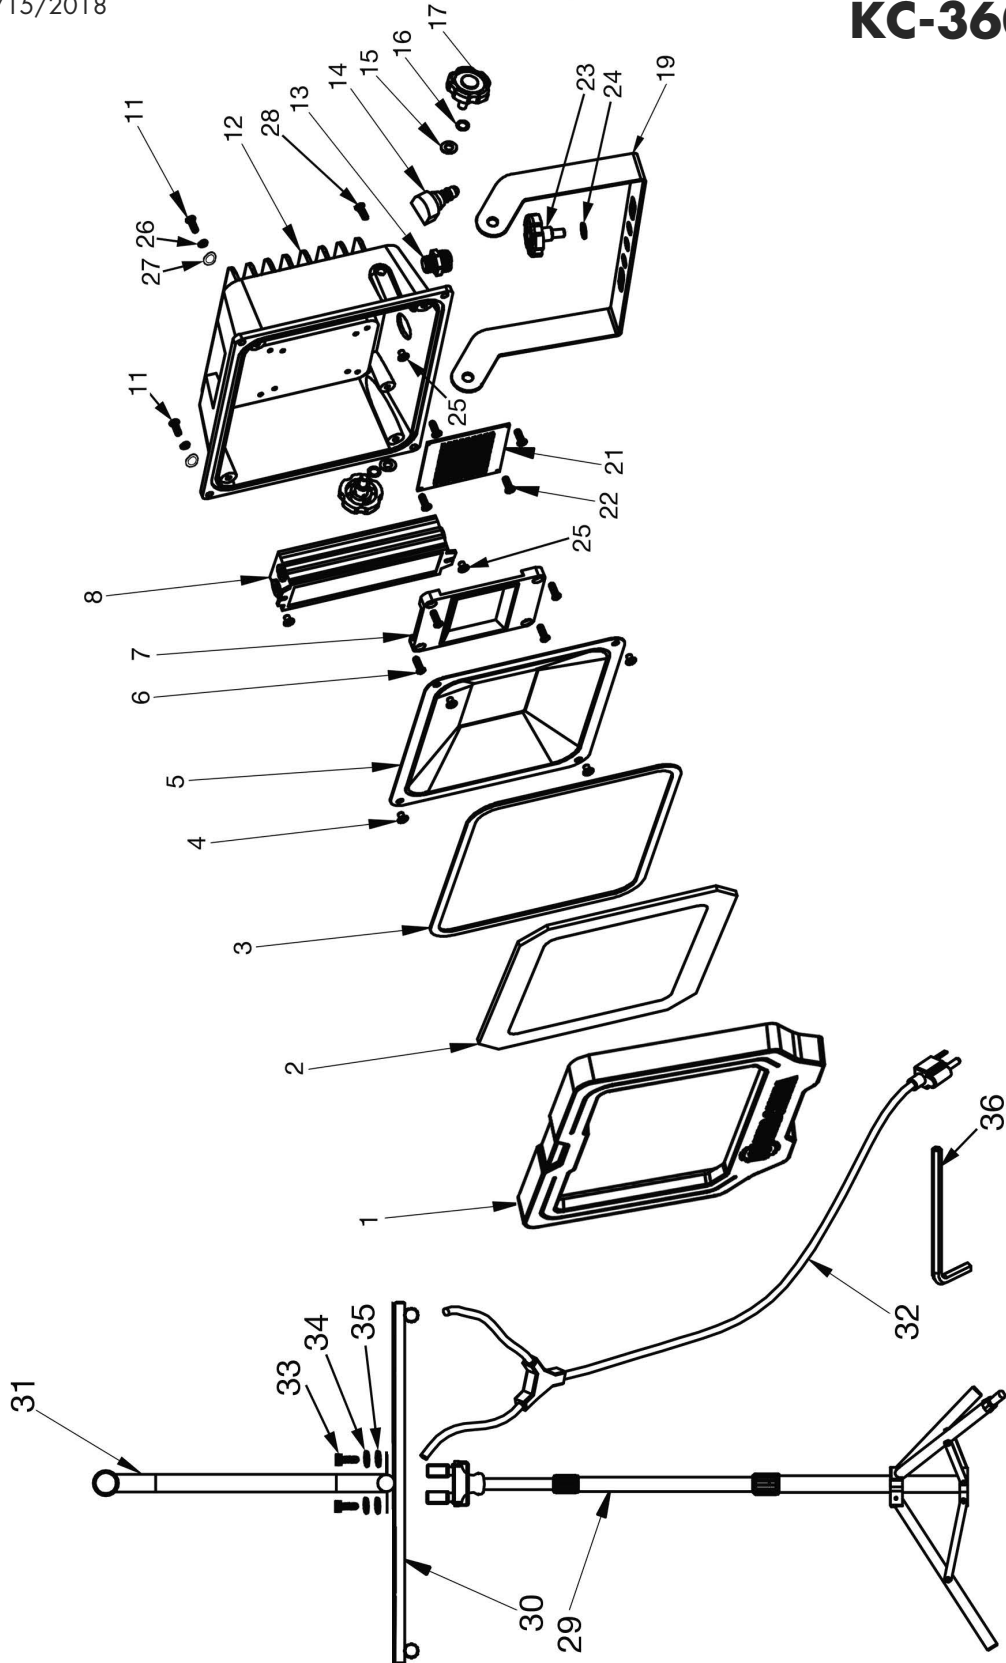

Service Manual / Manuel de Service

72W LED Work Light Lampe de Travail DEL 72W

Revised/Revisé 03/15/2018

KC-3602LED-ST

Parts Pricing List / Liste de Prix des Pièces **KC-3602LED-ST**

Diag.	Order # Com.	English Description	Description Française	Qty./Qté.	Price/Prix
1	42-36020010	COVER	COUVERCLE	1	\$17.24
2	42-36020020	TEMPERED GLASS	VITRE DE PROTECTION	1	\$25.22
3	42-36020030	SEAL RING	JOINT D'ETANCHEITE	1	\$5.26
4	42-36020040	PAN HD SCREW	VIS A TETE A BOMBEE	4	\$2.50
5	42-36020050	REFLECTOR	REFLECTEUR	1	\$26.55
6	42-36020060	PAN HD SCREW	VIS A TETE BOMBEE	4	\$2.41
7	42-36020070	LIGHT SOURCE COVER	COUVERCLE SOURCE DE LUMIERE	1	\$10.58
8	42-36020080	DRIVE	ENTRAINEMENT	1	\$53.17
11	42-36020110	PAN HD SCREW	VIS A TETE BOMBEE	2	\$2.50
12	42-36020120	ALUMINUM BODY	CORPS EN ALUMINIUM	1	\$30.55
13	42-36020130	STAINLESS STEEL STRAIN RELIEF	ATTACHE FIL EN ACIER INOXYDABLE	1	\$7.92
14	42-36020140	WATERPROOF SWITCH	INTERRUPTEUR IMPERMEABLE	1	\$17.24
15	42-36020150	WASHER	RONDELLE	2	\$2.11
16	42-36020160	SPRING WASHER	RONDELLE A RESSORT	2	\$2.11
17	42-36020170	LOCK KNOB	BOUTON DE VERROUILLAGE	2	\$6.59
19	42-36020190	FIXED MOUNT	SUPPORT	1	\$15.91
21	42-36020210	LED LIGHT	LUMIERE DEL	1	\$33.21
22	42-36020220	PAN HD SCREW	VIS ATETE BOMBEE	4	\$2.41
23	42-36020230	LOCK KNOB	BOUTON DE VERROUILLAGE	1	\$6.59
24	42-36020240	WASHER	RONDELLE	1	\$2.50
25	42-36020250	PAN HD SCREW	VIS A TETE BOMBEE	3	\$2.68
26	42-36020260	SPRING WASHER	RONDELLE A RESSORT	2	\$2.11
27	42-36020270	WASHER	RONDELLE	2	\$2.11
28	42-36020280	COUNTERSUNK HD SCREW	VIS A TETE FRAISEE	2	\$1.88
29	42-36020290	TRIPOD ASSEMBLY	TREPIED ASSEMBLE	1	\$66.48
30	42-36020300	BASE	BASE	1	\$30.55
31	42-36020310	CARRY HANDLE	POIGNEE DE TRANSPORT	1	\$29.22
32	42-36020320	Y TYPE POWER CORD	CORDON D'ALIMENTATION TYPE "Y"	1	\$21.23
33	42-36020330	CAP SCREW	BOULON A TETE CYLINDRIQUE	2	\$4.44
34	42-36020340	SPRING WASHER	RONDELLE A RESSORT	2	\$2.50
35	42-36020350	WASHER	RONDELLE	2	\$1.98
36	42-36020360	HEX. KEY	CLE HEXAGONALE	1	\$2.39
	42-3602MBIL	BILINGUAL MANUAL KC-3602LED-ST	MANUEL BILINGUE KC-3602LED-ST	1	\$24.17