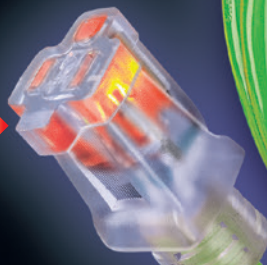

NEON
FLEX®

**HIGH VISIBILITY
EXTENSION CORDS**

- **Water Resistant**
- **Flame Retardant**
- **Ultra Flexible to -58°F (-50°C)**
- **Primelight® Power Indicator Light**
- **Oversized Plugs and Strain-Reliefs Prevent Breaking or Pulling Off the Cord**
- **Nickel Coated Brass Blades Resist Corrosion**

PRIMELIGHT®
POWER INDICATOR
LIGHT

Product Number	Description	Qty. Per Carton	Wt. Per Carton	(Dimensions)			Carton Cube	UPC Code 0 54732
				D	W	H		
EXTRA HEAVY DUTY								
NS510830	50ft. 12/3 SJTW -50°C Yellow w/Primelight® Indicator	5	37.4	16.4	13.5	8.2	1.05	10602-8
NS510835	100ft. 12/3 SJTW -50°C Yellow w Primelight® Indicator	3	43.5	16.9	10.0	9.8	0.96	10603-5
NS512830	50ft. 12/3 SJTW -50°C Green w/Primelight® Indicator	5	37.4	16.4	13.5	8.2	1.05	10566-3
NS512835	100ft. 12/3 SJTW -50°C Green w Primelight® Indicator	3	43.5	16.9	10.0	9.8	0.96	10567-0
NS513830	50ft. 12/3 SJTW -50°C Pink w/Primelight® Indicator	5	37.4	16.4	13.5	8.2	1.05	10638-7
NS513835	100ft. 12/3 SJTW -50°C Pink w/Primelight® Indicator	3	43.5	16.9	10.0	9.8	0.96	10639-4
NS514830	50ft. 12/3 SJTW -50°C Blue w/Pimelight® Indicator	5	37.4	16.4	13.5	8.2	1.05	10833-6
NS514835	100ft. 12/3 SJTW -50°C Blue w/Primelight® Indicator	3	43.5	16.9	10.0	9.8	0.96	10834-3
NS515830	50ft. 12/3 SJTW -50°C Red w/Pimelight® Indicator	5	37.4	16.4	13.5	8.2	1.05	10852-7
NS515835	100ft. 12/3 SJTW -50°C Red w/Primelight® Indicator	3	43.5	16.9	10.0	9.8	0.96	10853-4